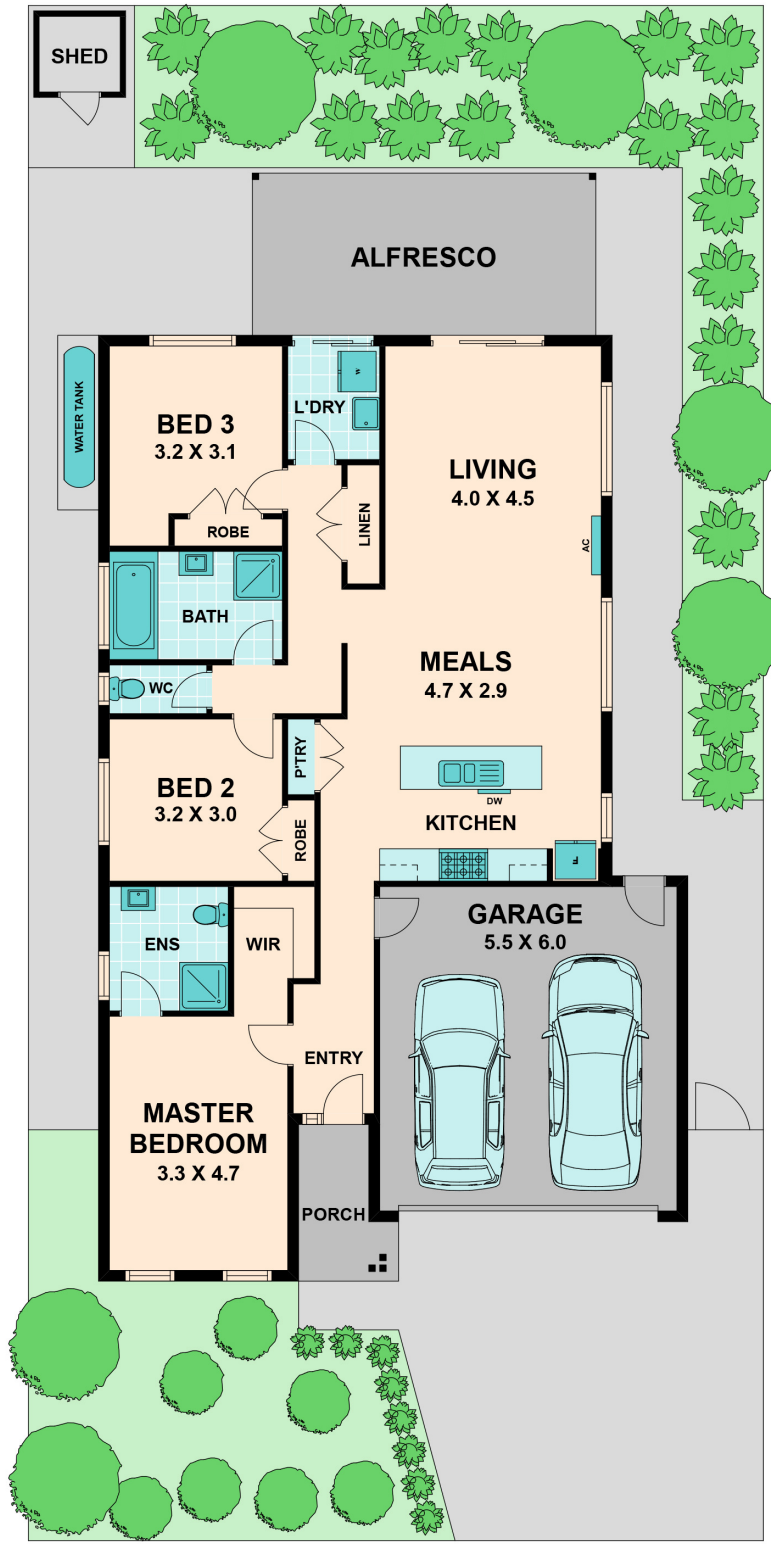

6 Bonney Place

KILMORE, VIC