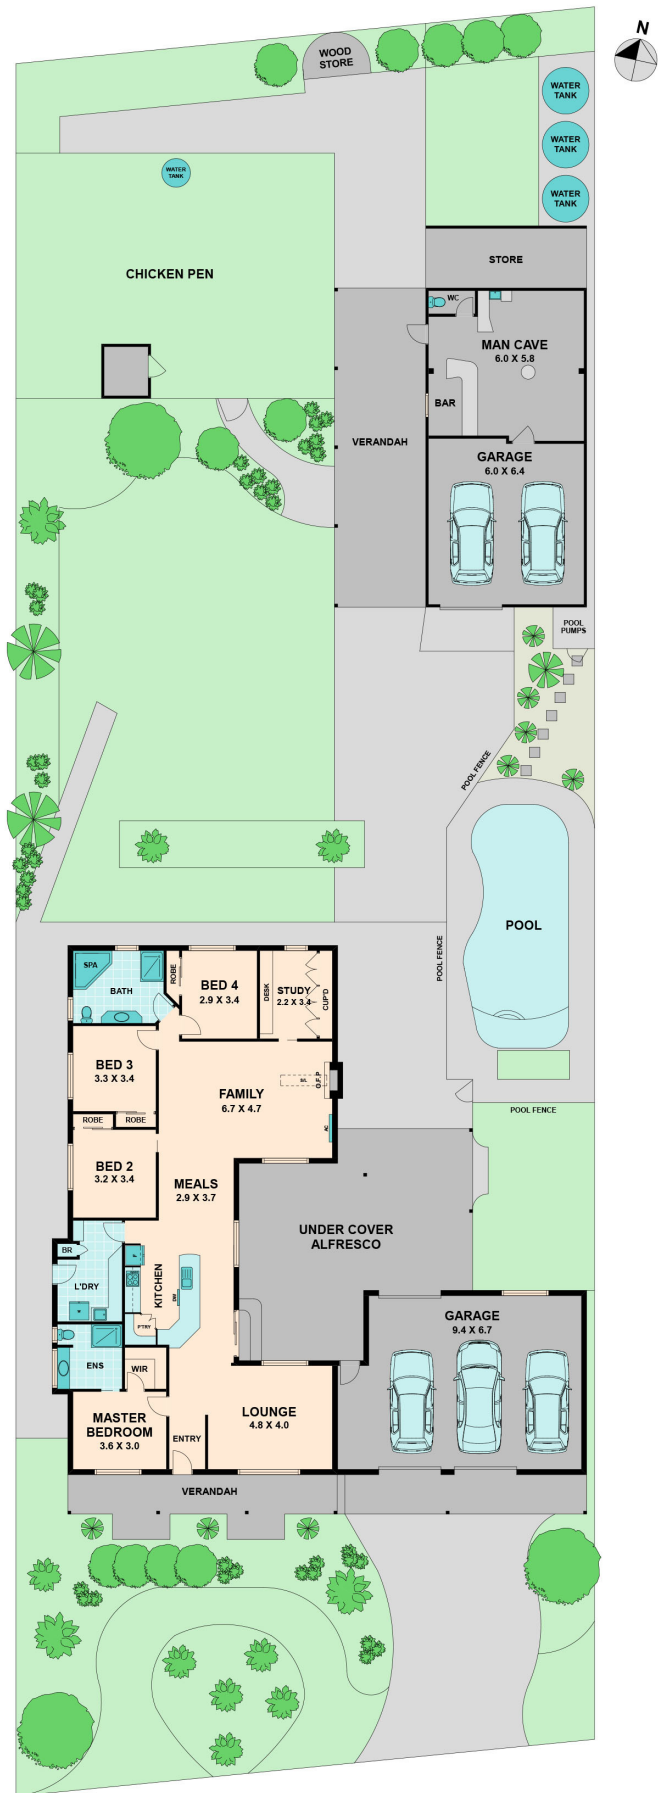

11 McCarthy Court

WALLAN, VIC