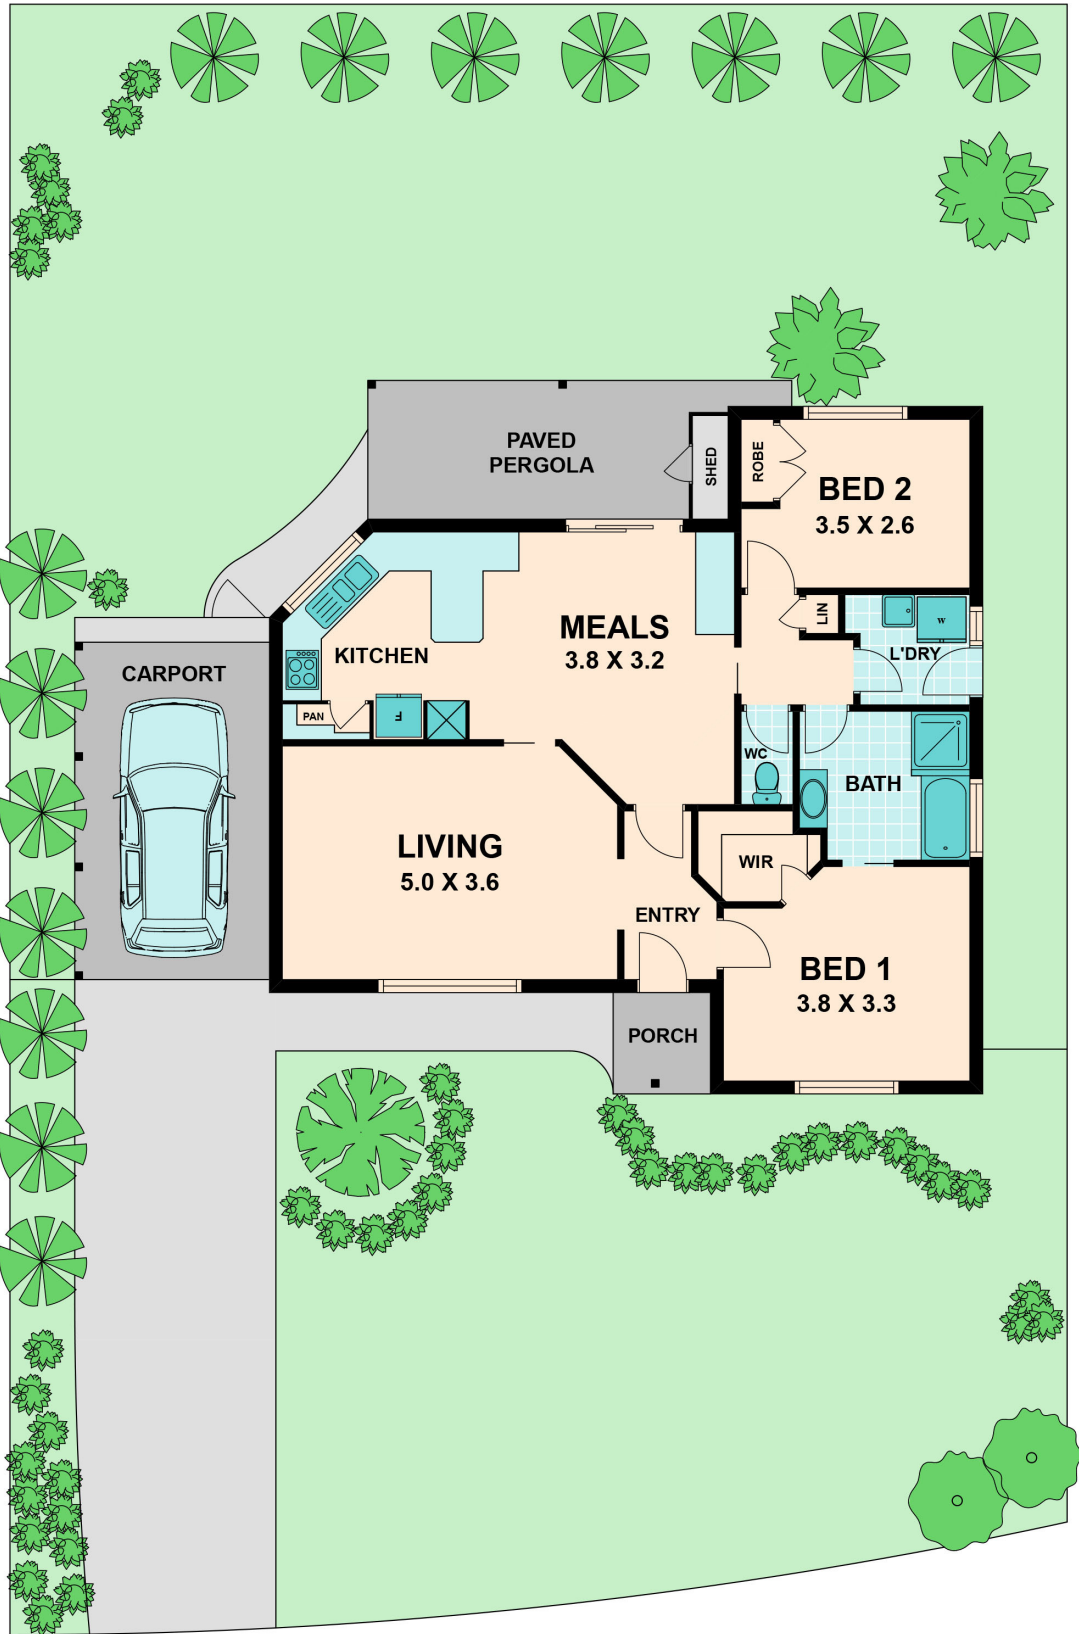

1A Horace Court BROADFORD, VIC

Little Gem!

Looking to step into the property market? This may just be the home you have been waiting for!

Situated on approximately 400m², this perfectly positioned home is privately tucked away in one of Broadford's tightly held locations. Situated close to shops, local schools and many other local amenities this property has so much to offer!

Additional features include; Paved undercover alfresco area, single car carport and ducted heating.

Bianca L Thomas

+61 425 733 651

1A Horace Court

BROADFORD, VIC