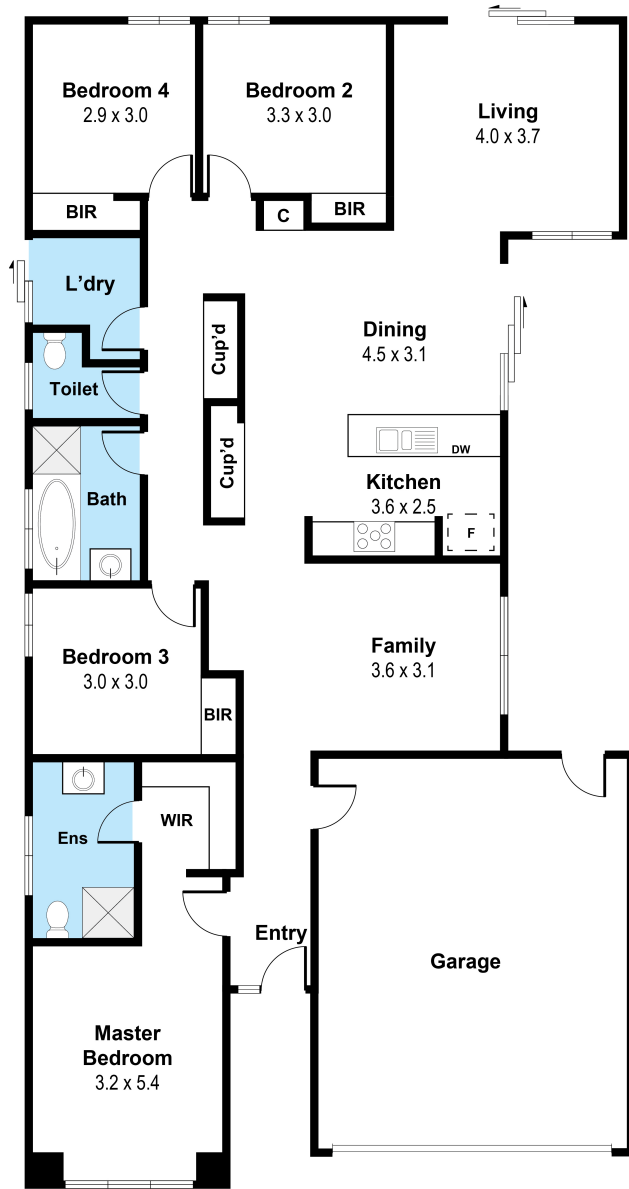

3 Wispering Circuit KILMORE, VIC

Modern family home in a prized Kilmore locale

Total Approx. Floor Area 151sqm
 0 1 2 3 4 5
 Floorplan Scale Bar (m)

3 Wispering Circuit, Kilmore 3764

Whilst every attempt has been made to ensure the accuracy of the floor plan contained here, measurements are approximate and no responsibility is taken for any error, omission or misstatement. This plan is for illustrative purposes only and should be used only as a guide. **3 Wispering Circuit** is a registered trademark of Wilson Partners.