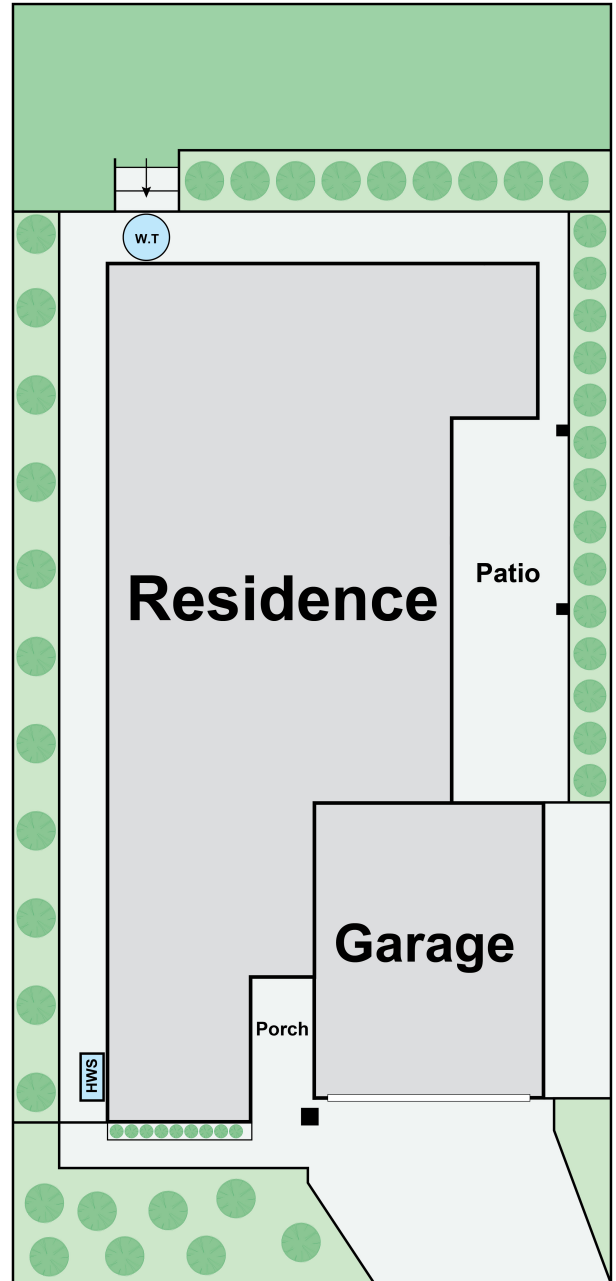

3 Wispering Circuit KILMORE, VIC

Modern family home in a prized Kilmore locale

Total Approx. Floor Area 151sqm
 0 1 2 3 4 5
 Floorplan Scale Bar (m)

3 Wispering Circuit, Kilmore 3764

Whilst every attempt has been made to ensure the accuracy of the floor plan contained here, measurements are approximate and no responsibility is taken for any error, omission or misstatement. This plan is for illustrative purposes only and should be used only as a guide. **3 Wispering Circuit** is a registered trademark of Wilson Partners.