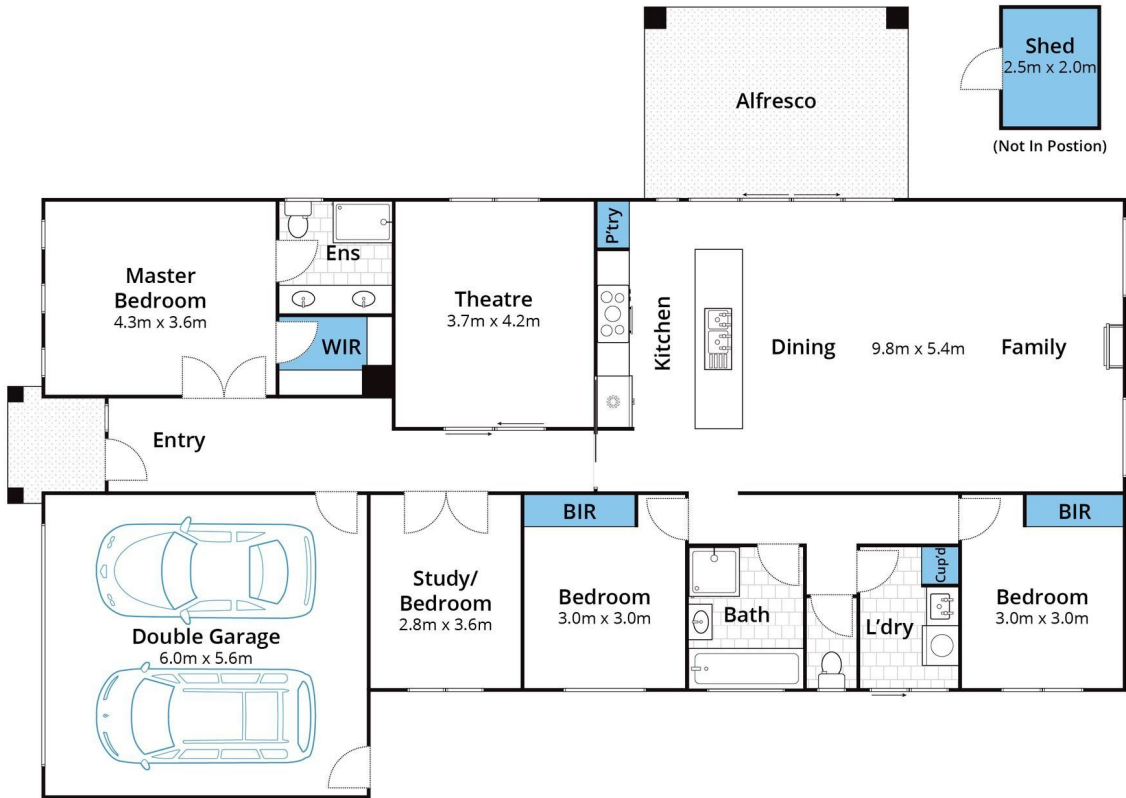

23 Yan Yean Avenue WALLAN, VIC

Magnificent modern family entertainer in the
coveted Wallara Waters Estate

Approx. Area 194m²

Whilst bwr.com.au has made every attempt to ensure the accuracy of the floor plan contained here, measurements are approximate and no responsibility is taken for any error, omission, or mis-statement. This plan is for illustrative purposes only.