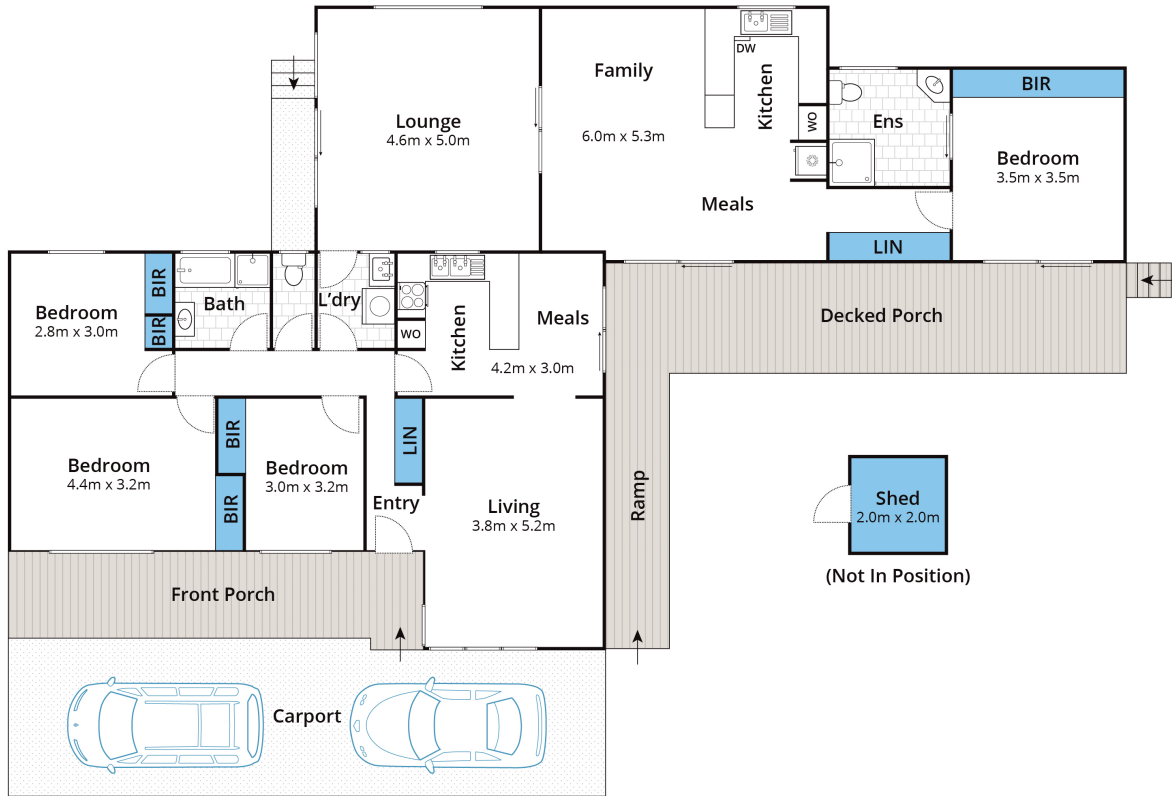

Approx House Area 166m²

3 Rays Round, Wallan

3 Rays Round

WALLAN, VIC