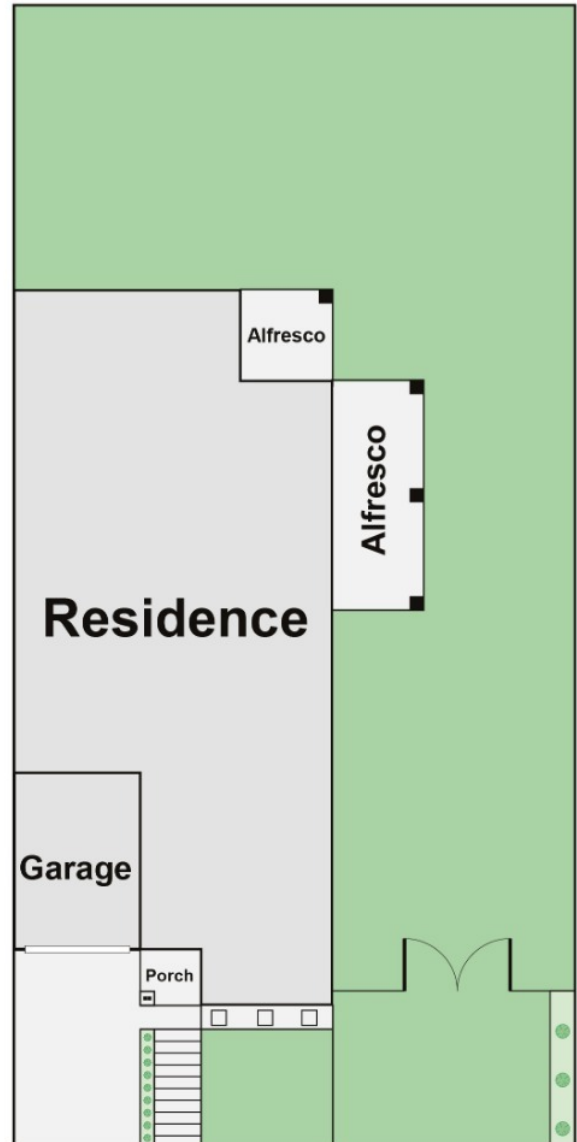

4 Balmain Circuit WALLAN, VIC

Stunning designer family home in a sought-after Wallan estate

Total Approx. Floor Area 211sqm

Floorplan Scale Bar (m)

4 Balmain Circuit, Wallan 3756

Whilst every attempt has been made to ensure the accuracy of the floor plan contained here, measurements are approximate and no responsibility is taken for any error, omission or misstatement. This plan is for information only and should not be used as such by any prospective purchaser.