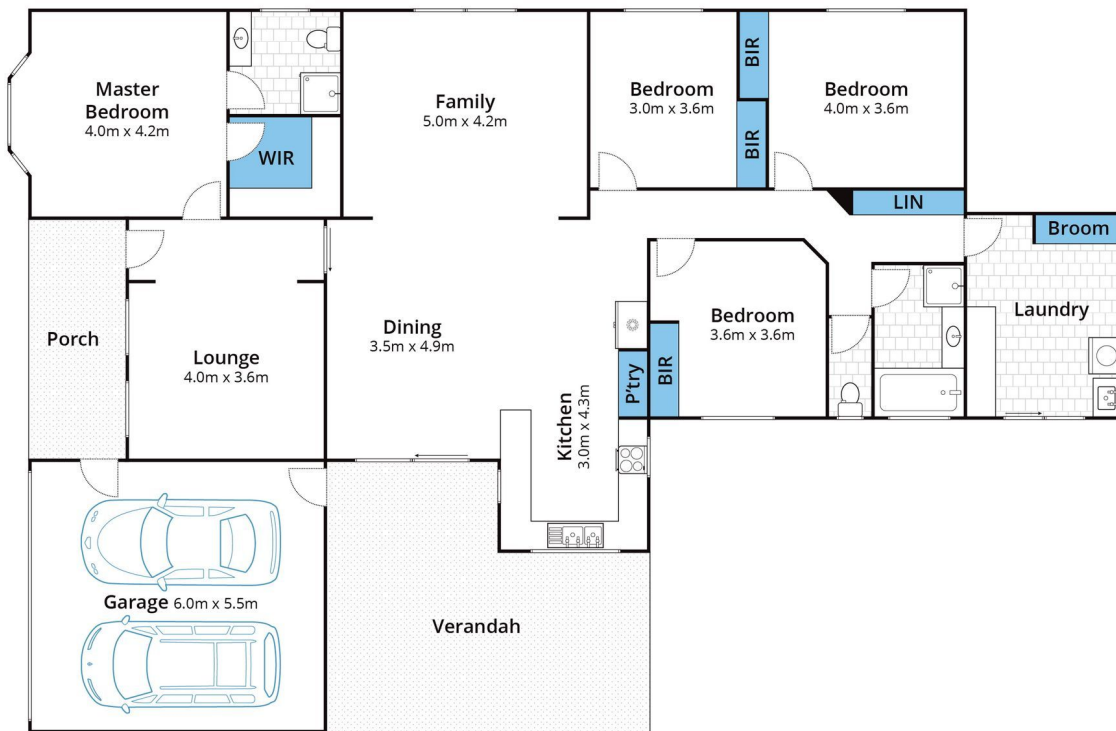

6 Hibiscus Court KILMORE, VIC

Smart modern family home in a quiet yet convenient Kilmore pocket

Approx House Area 216m<sup>2</sup>

Whilst [bwr.com.au](http://bwr.com.au) has made every attempt to ensure the accuracy of the floor plan contained here, measurements are approximate and no responsibility is taken for any error, omission, or mis-statement. This plan is for illustrative purposes only.

## 6 Hibiscus Court, Kilmore

6 Hibiscus Court

KILMORE, VIC