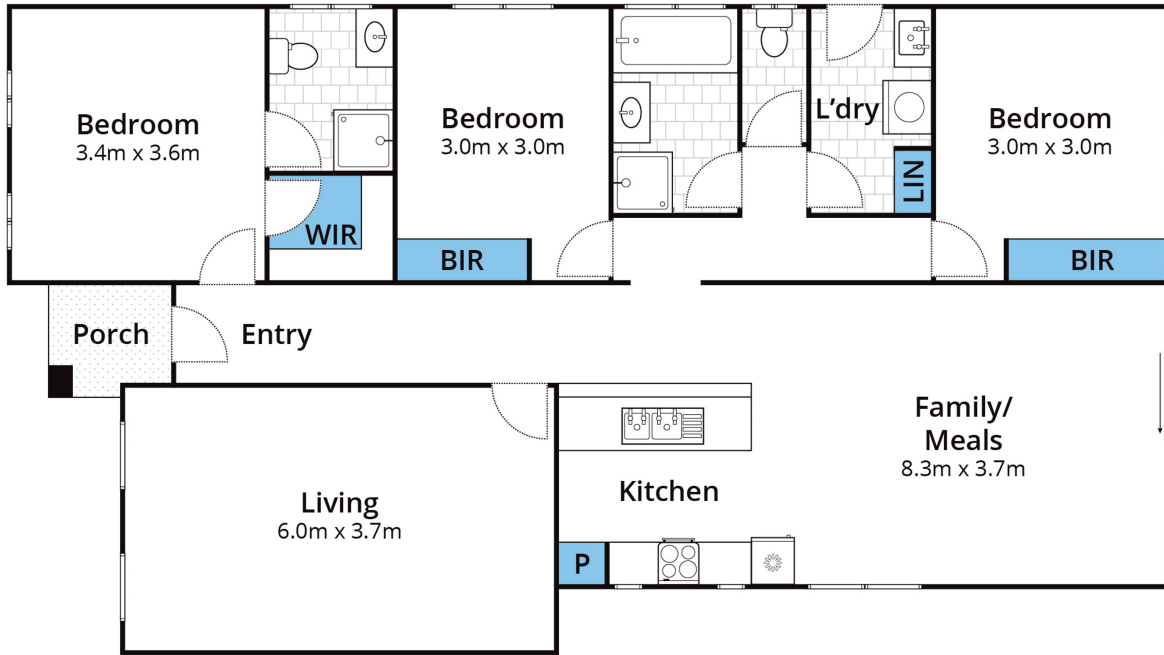

70 Royal Parade KILMORE, VIC

Smart designer family home in a prominent
Kilmore position

Approx House Area 128m²

Whilst bwr.com.au has made every attempt to ensure the accuracy of the floor plan contained here, measurements are approximate and no responsibility is taken for any error, omission, or mis-statement. This plan is for illustrative purposes only.

70 Royal Parade, Kilmore

70 Royal Parade

KILMORE, VIC