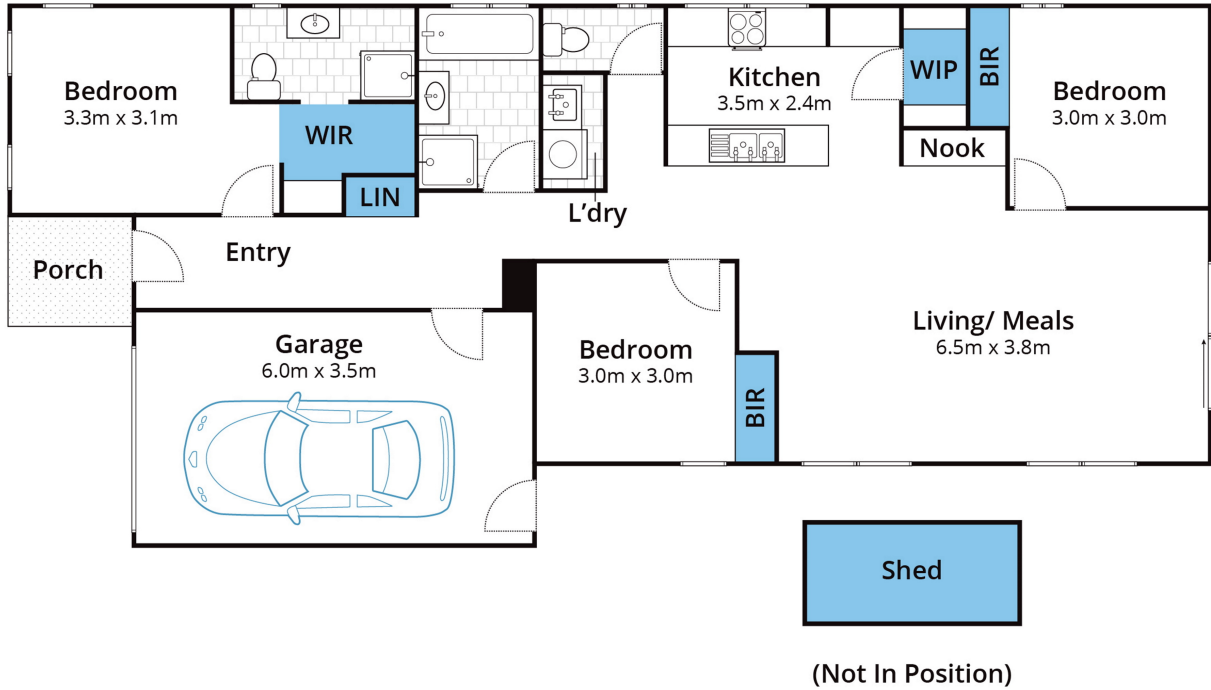

10 Glade Drive WALLAN, VIC

Stunning designer family home in a popular Wallan locale

Approx House Area 124m²
Whilst bwr.com.au has made every attempt to ensure the accuracy of the floor plan contained here, measurements are approximate and no responsibility is taken for any error, omission, or mis-statement. This plan is for illustrative purposes only.

10 Glade Drive, Wallan

10 Glade Drive

WALLAN, VIC