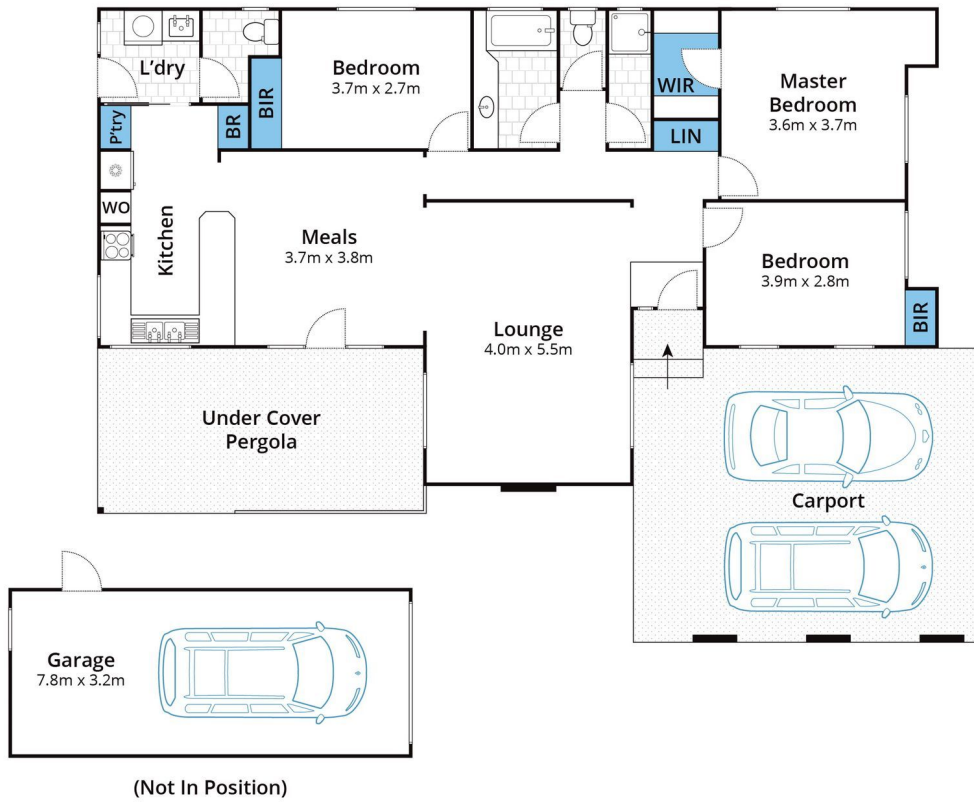

50 Wedding Drive WALLAN, VIC

Classic family home in the highly sought-after heart of Wallan

Approx House Area 116m²

Whilst bwrn.com.au has made every attempt to ensure the accuracy of the floor plan contained here, measurements are approximate and no responsibility is taken for any error, omission, or mis-statement. This plan is for illustrative purposes only.