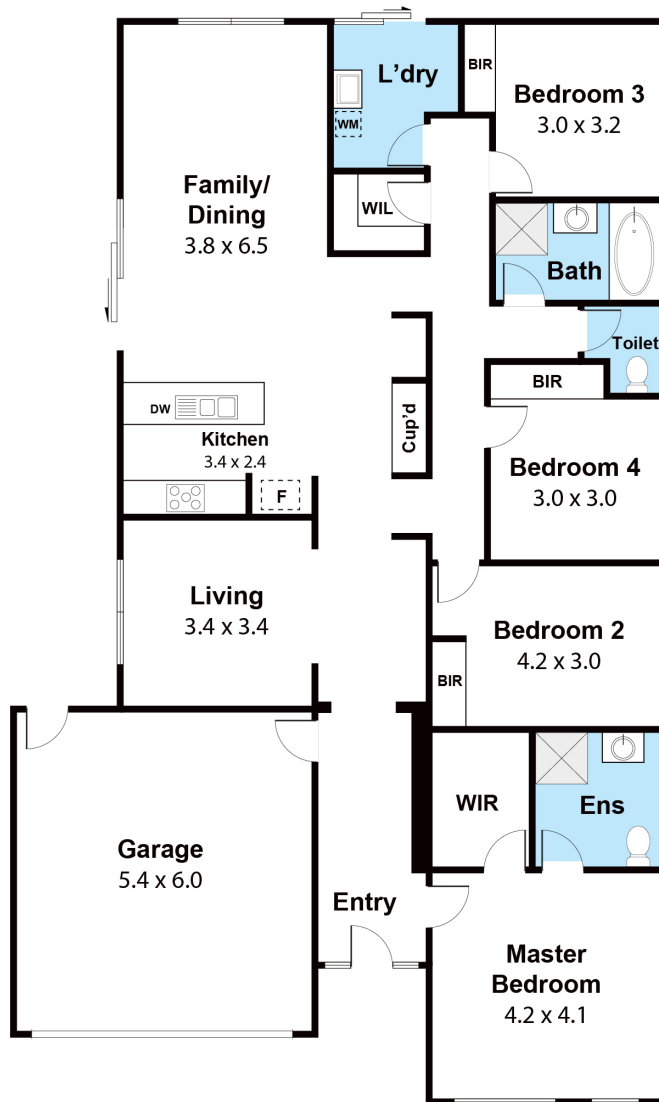

5 Wispering Circuit KILMORE, VIC

Smart modern family home in an ultra-convenient position

Total Approx. Floor Area 196sqm

5 Whispering Circuit, Kilmore VIC

Whilst every attempt has been made to ensure the accuracy of the floor plan contained here, measurements are approximate and no responsibility is taken for any error, omission or misstatement. This plan is for information only and should not be used as such by any prospective purchaser.