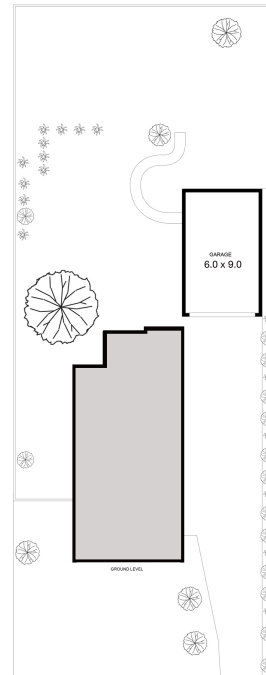

Total Floor Scale: 25.1 Sq