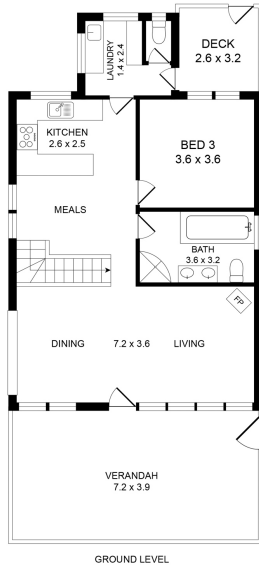

Total Floor Scale: 25.1 Sq