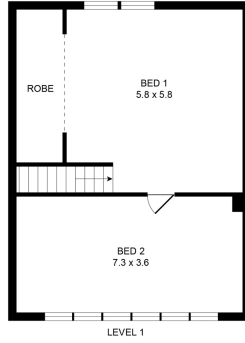

Total Floor Scale: 25.1 Sq