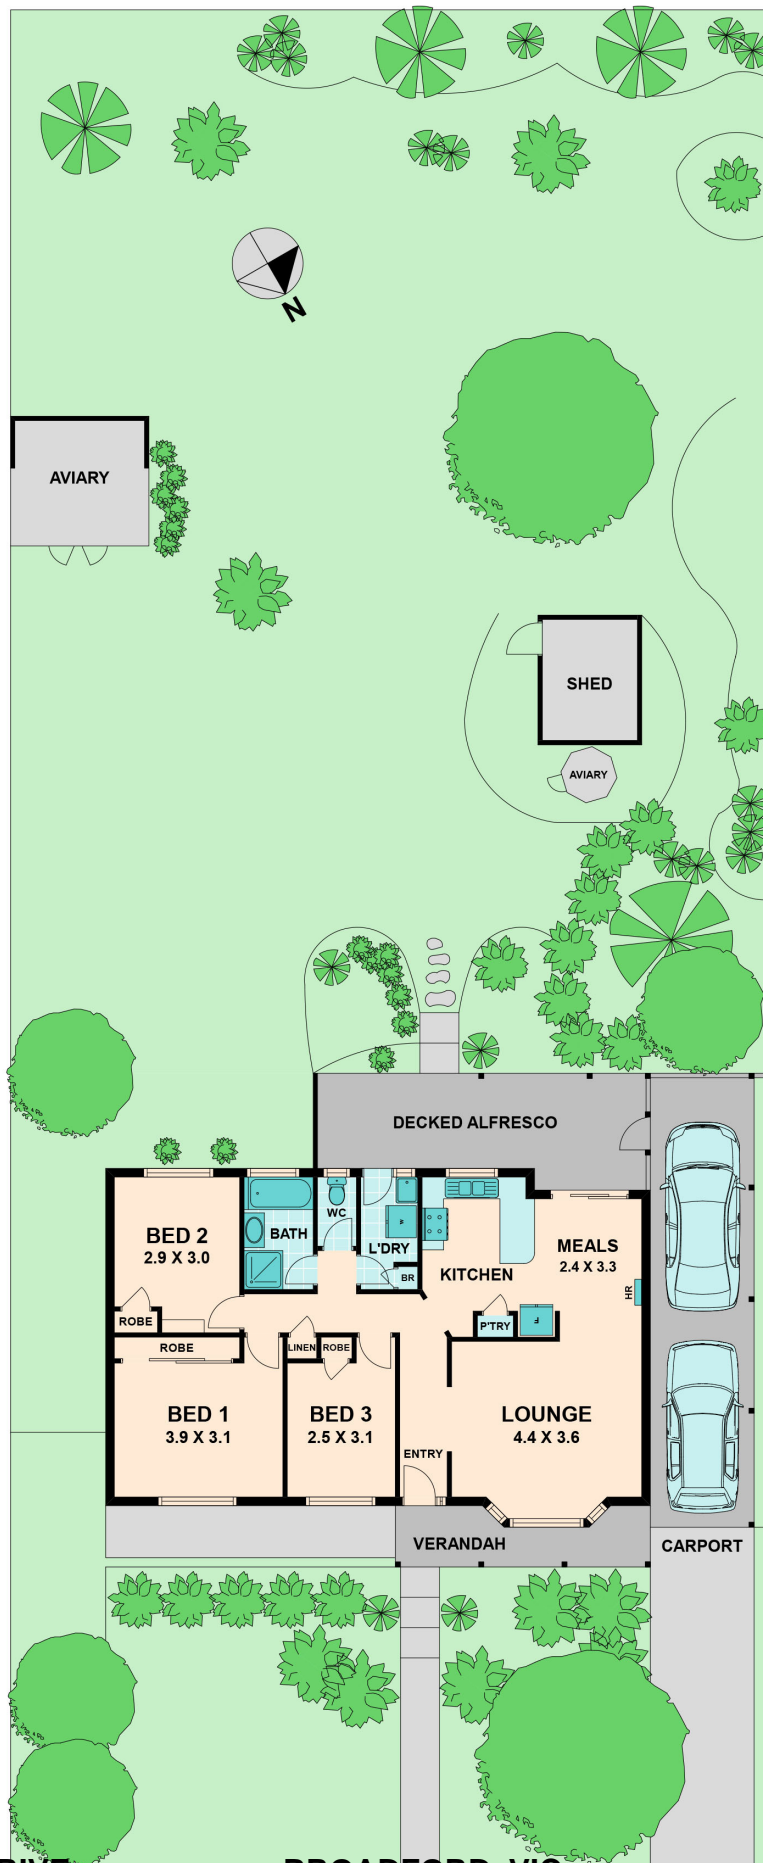

51 HERITAGE DRIVE

BROADFORD, VIC