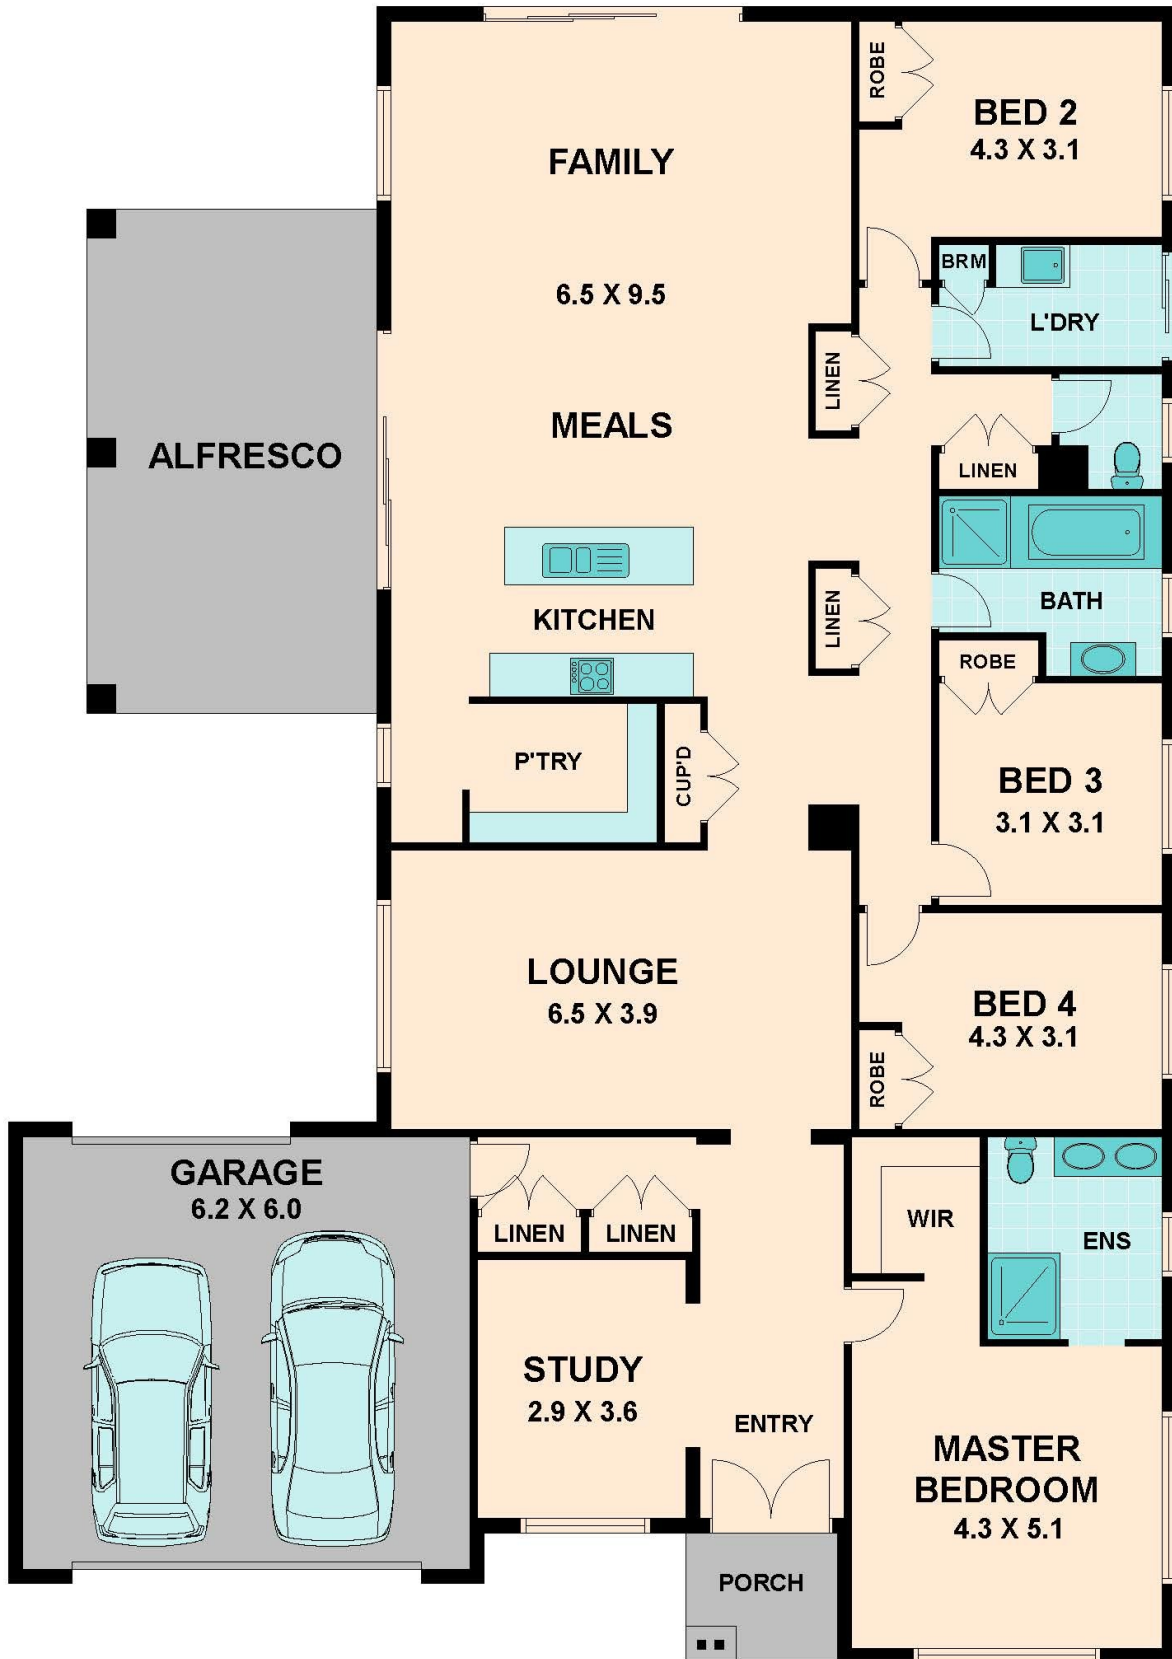

45 Lucknow Drive

BEVERIDGE, VIC