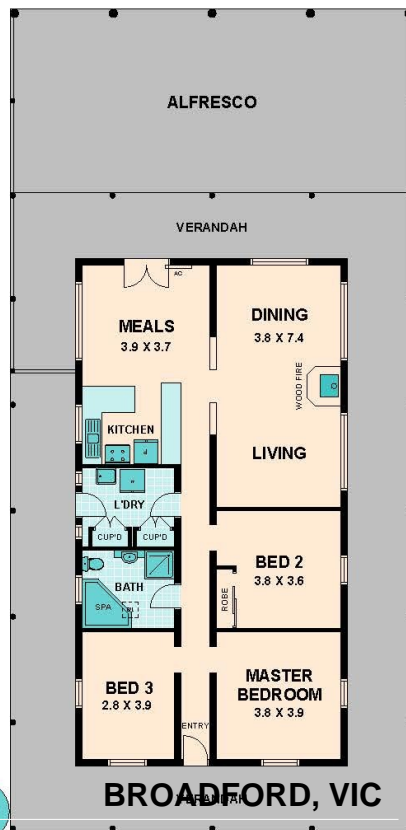

20 DEREK DRIVE BROADFORD, VIC

BROADFORD HOUSE FOR SALE

Buyer range \$430,000 - \$455,000

An architectural beauty, this lovely home is set on a large 1.5 acre allotment.

At first glance your imagination could conjure the image of an artist living and working in this unique one of a kind mudbrick home. This creative quirky build inspires the best of both worlds, choose off grid living or all amenities including power and water.

DOG PEN NOT IN POSITION

20 DEREK DRIVE

BROADFORD, VIC