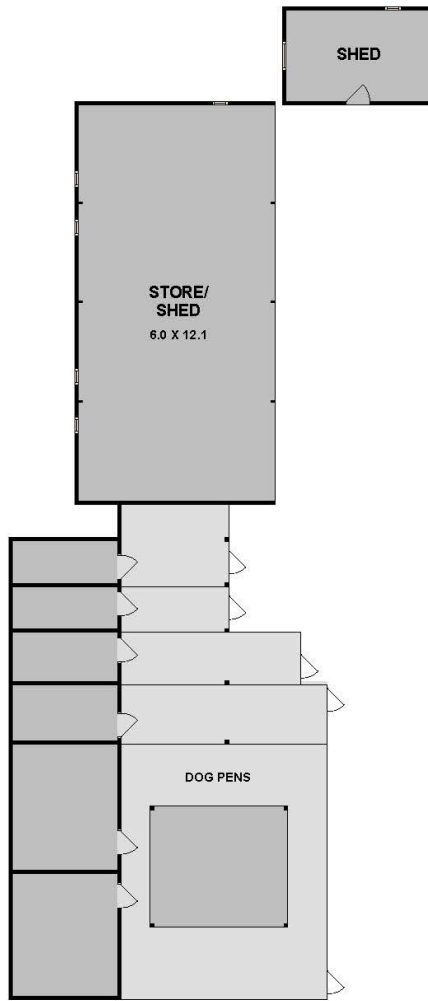

20 DEREK DRIVE BROADFORD, VIC

BROADFORD HOUSE FOR SALE

Buyer range \$430,000 - \$455,000

An architectural beauty, this lovely home is set on a large 1.5 acre allotment.

At first glance your imagination could conjure the image of an artist living and working in this unique one of a kind mudbrick home. This creative quirky build inspires the best of both worlds, choose off grid living or all amenities including power and water.

DOG PEN NOT IN POSITION

20 DEREK DRIVE

BROADFORD, VIC