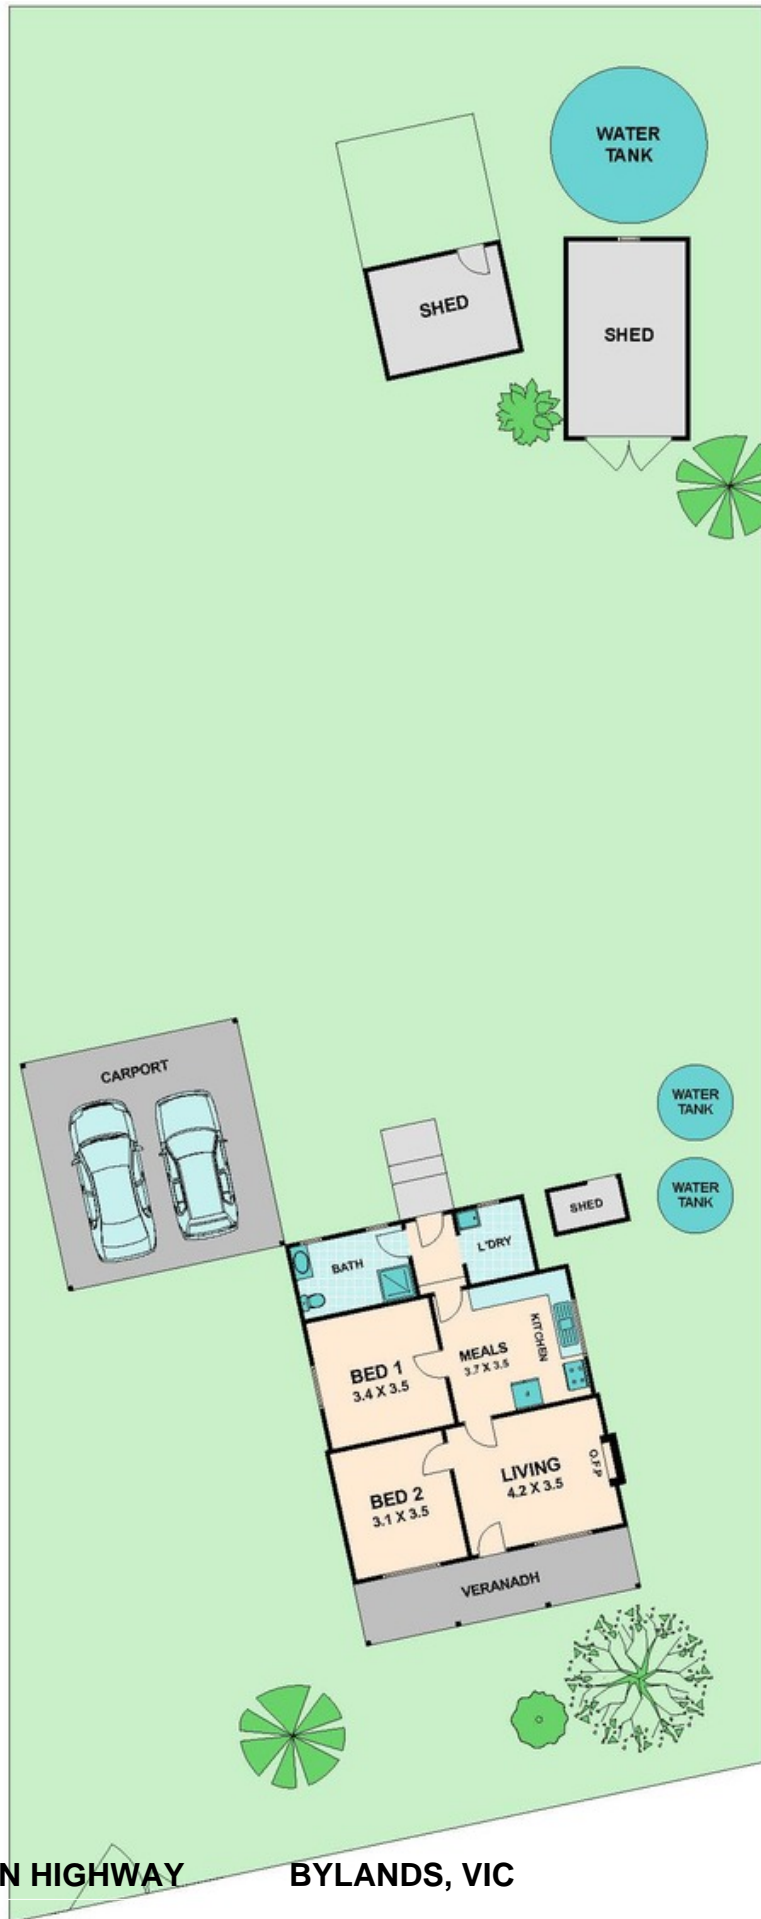

1160 NORTHERN HIGHWAY

BYLANDS, VIC