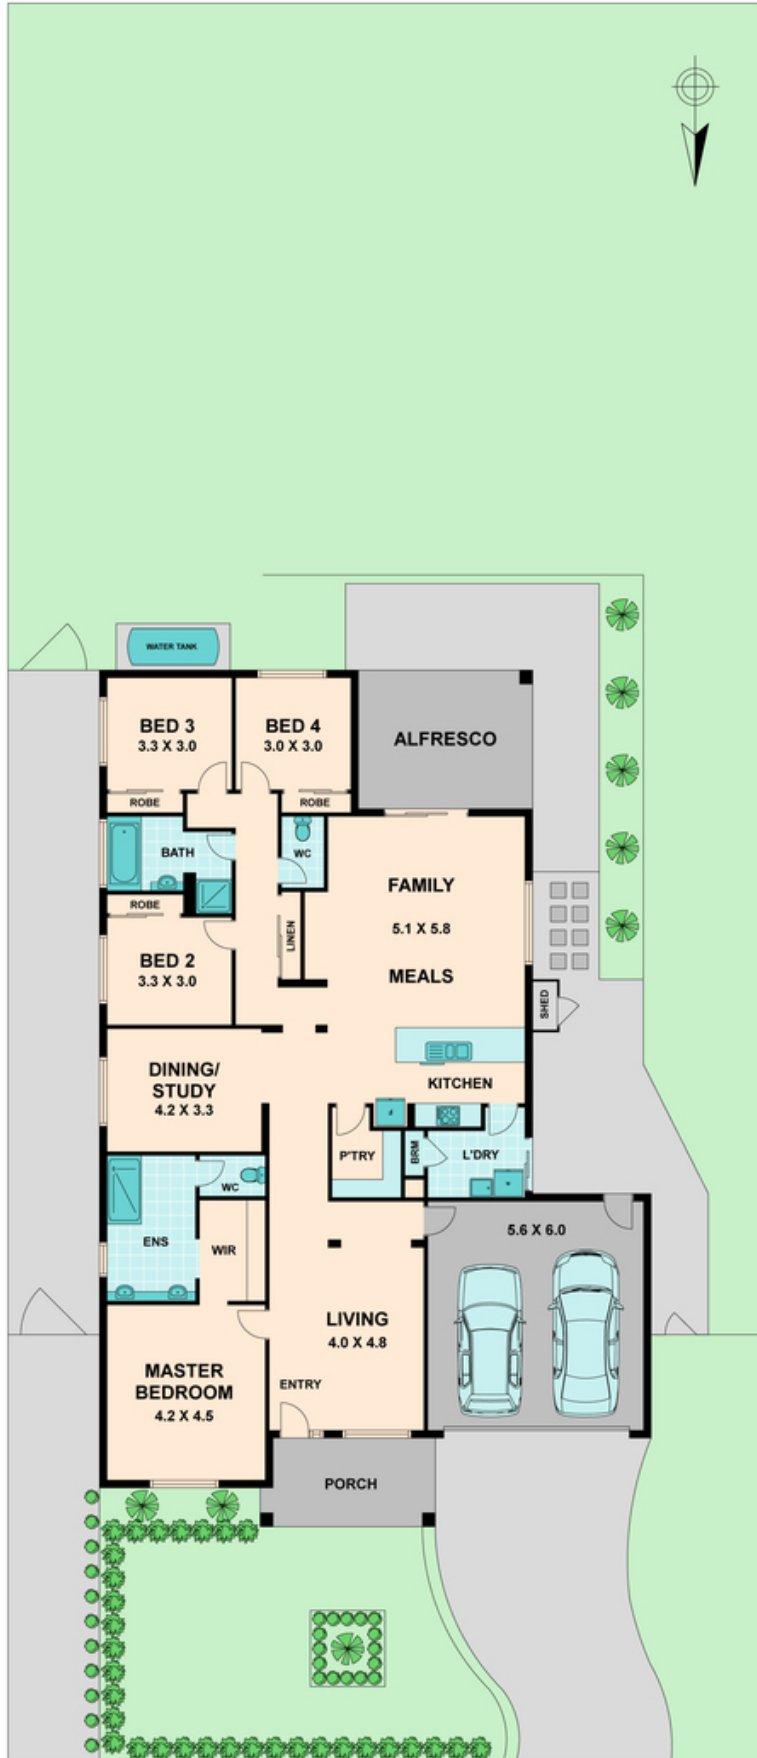

20 GREVILLEA COURT WALLAN, VIC

WALLAN HOUSE FOR SALE

STUNNING FAMILY HOME FOR SALE WALLAN

Inviting family home seeks new owners

This modern, elegantly appointed luxury family home is patiently waiting for its new family, appointed with sophisticated details with all the modern luxury's one would desire in such a home! European stainless steel appliances, stylish lighting upgraded throughout the home, top end evaporative cooling and absolutely stunning bathroom fittings and fixtures. These types of homes do not come up often and considering this is one of the three largest blocks in the sought after Springridge Estate this truly could be a once off opportunity, do not let your family miss this one, call now for an immediate inspection.

Alan Wilson

0417 577 988

20 GREVILLEA COURT

WALLAN, VIC