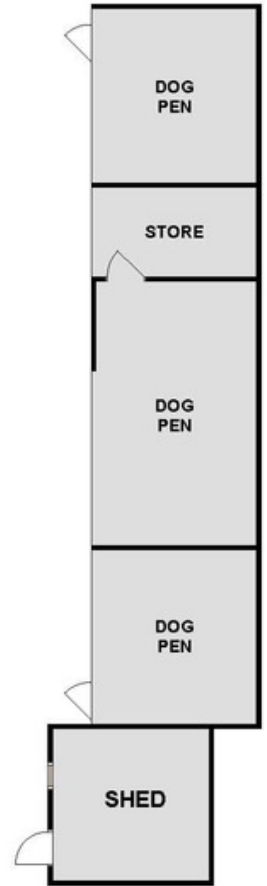

18 EUCALYPT GROVE HEATHCOTE JUNCTION,
VIC
HEATHCOTE JUNCTION HOUSE FOR SALE

Bianca Thomas

0425 733 651

18 EUCALYPT GROVE

HEATHCOTE JUNCTION, VIC