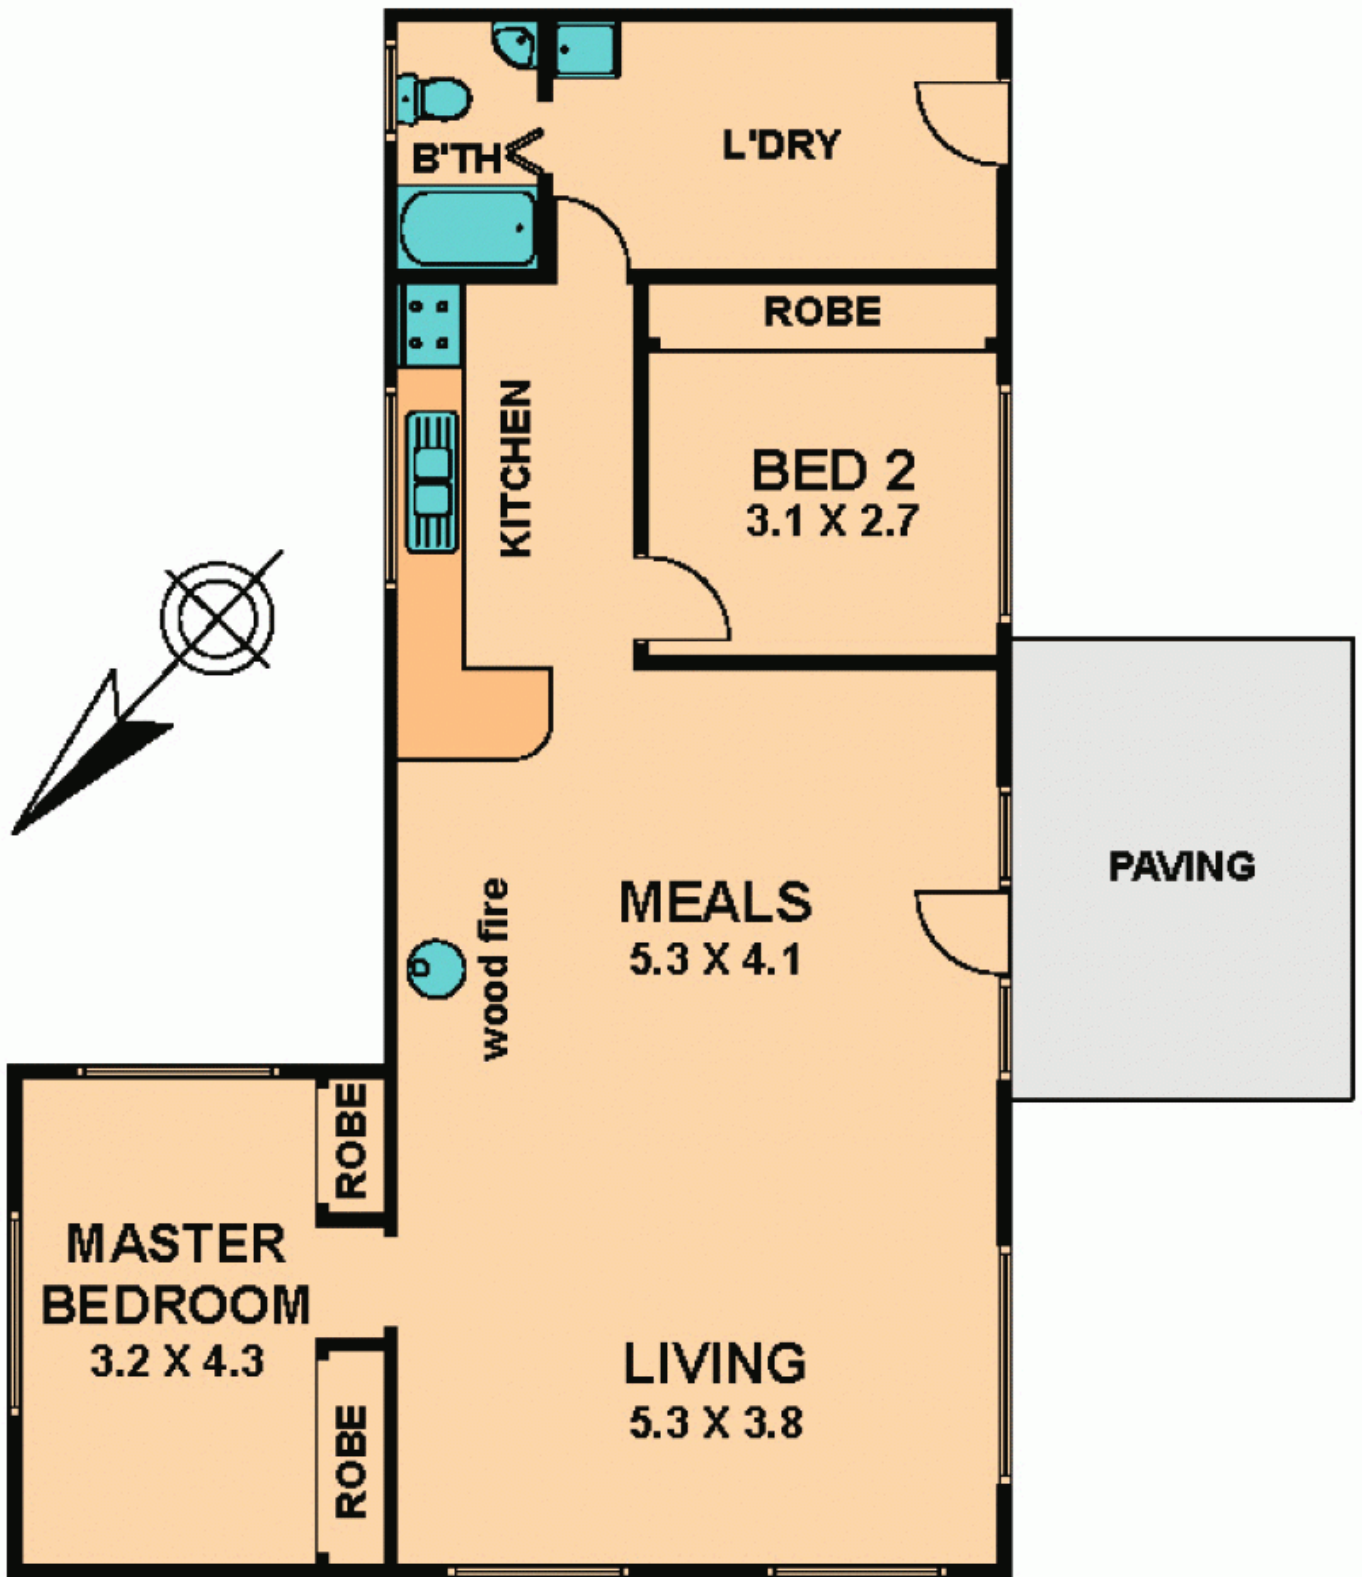

85 Doctors Creek Road

CLONBINANE, VIC