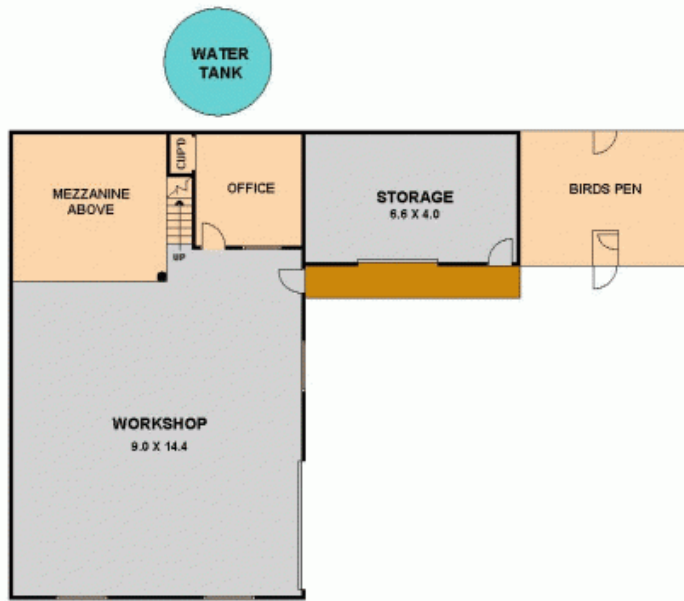

54 STATION STREET

HEATHCOTE JUNCTION, VIC