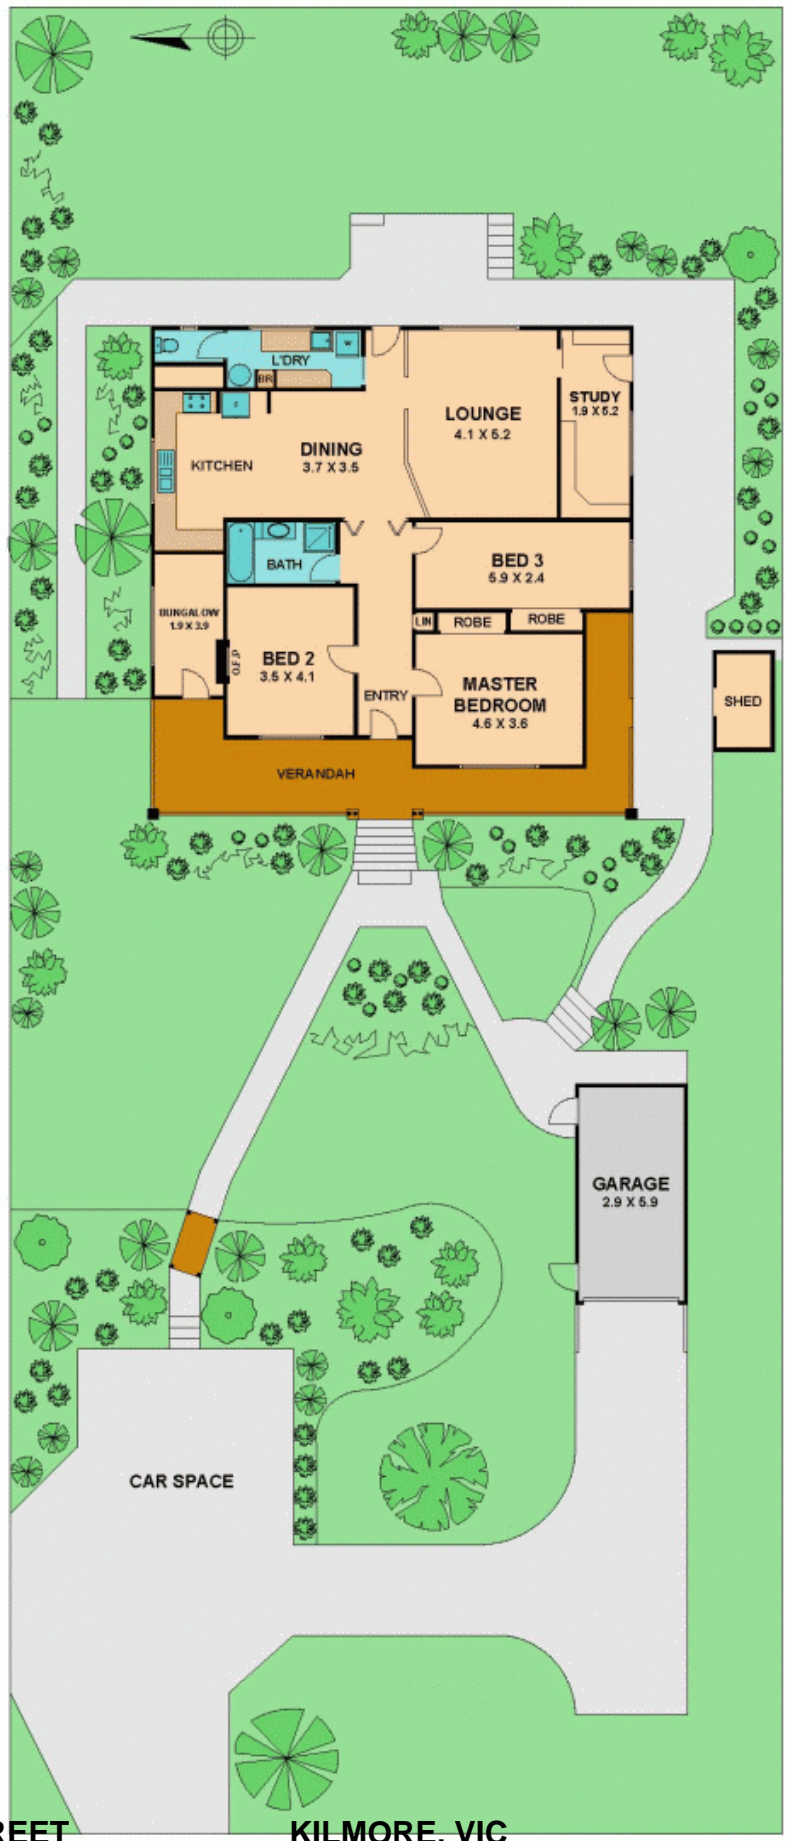

16 ALBERT STREET

KILMORE, VIC