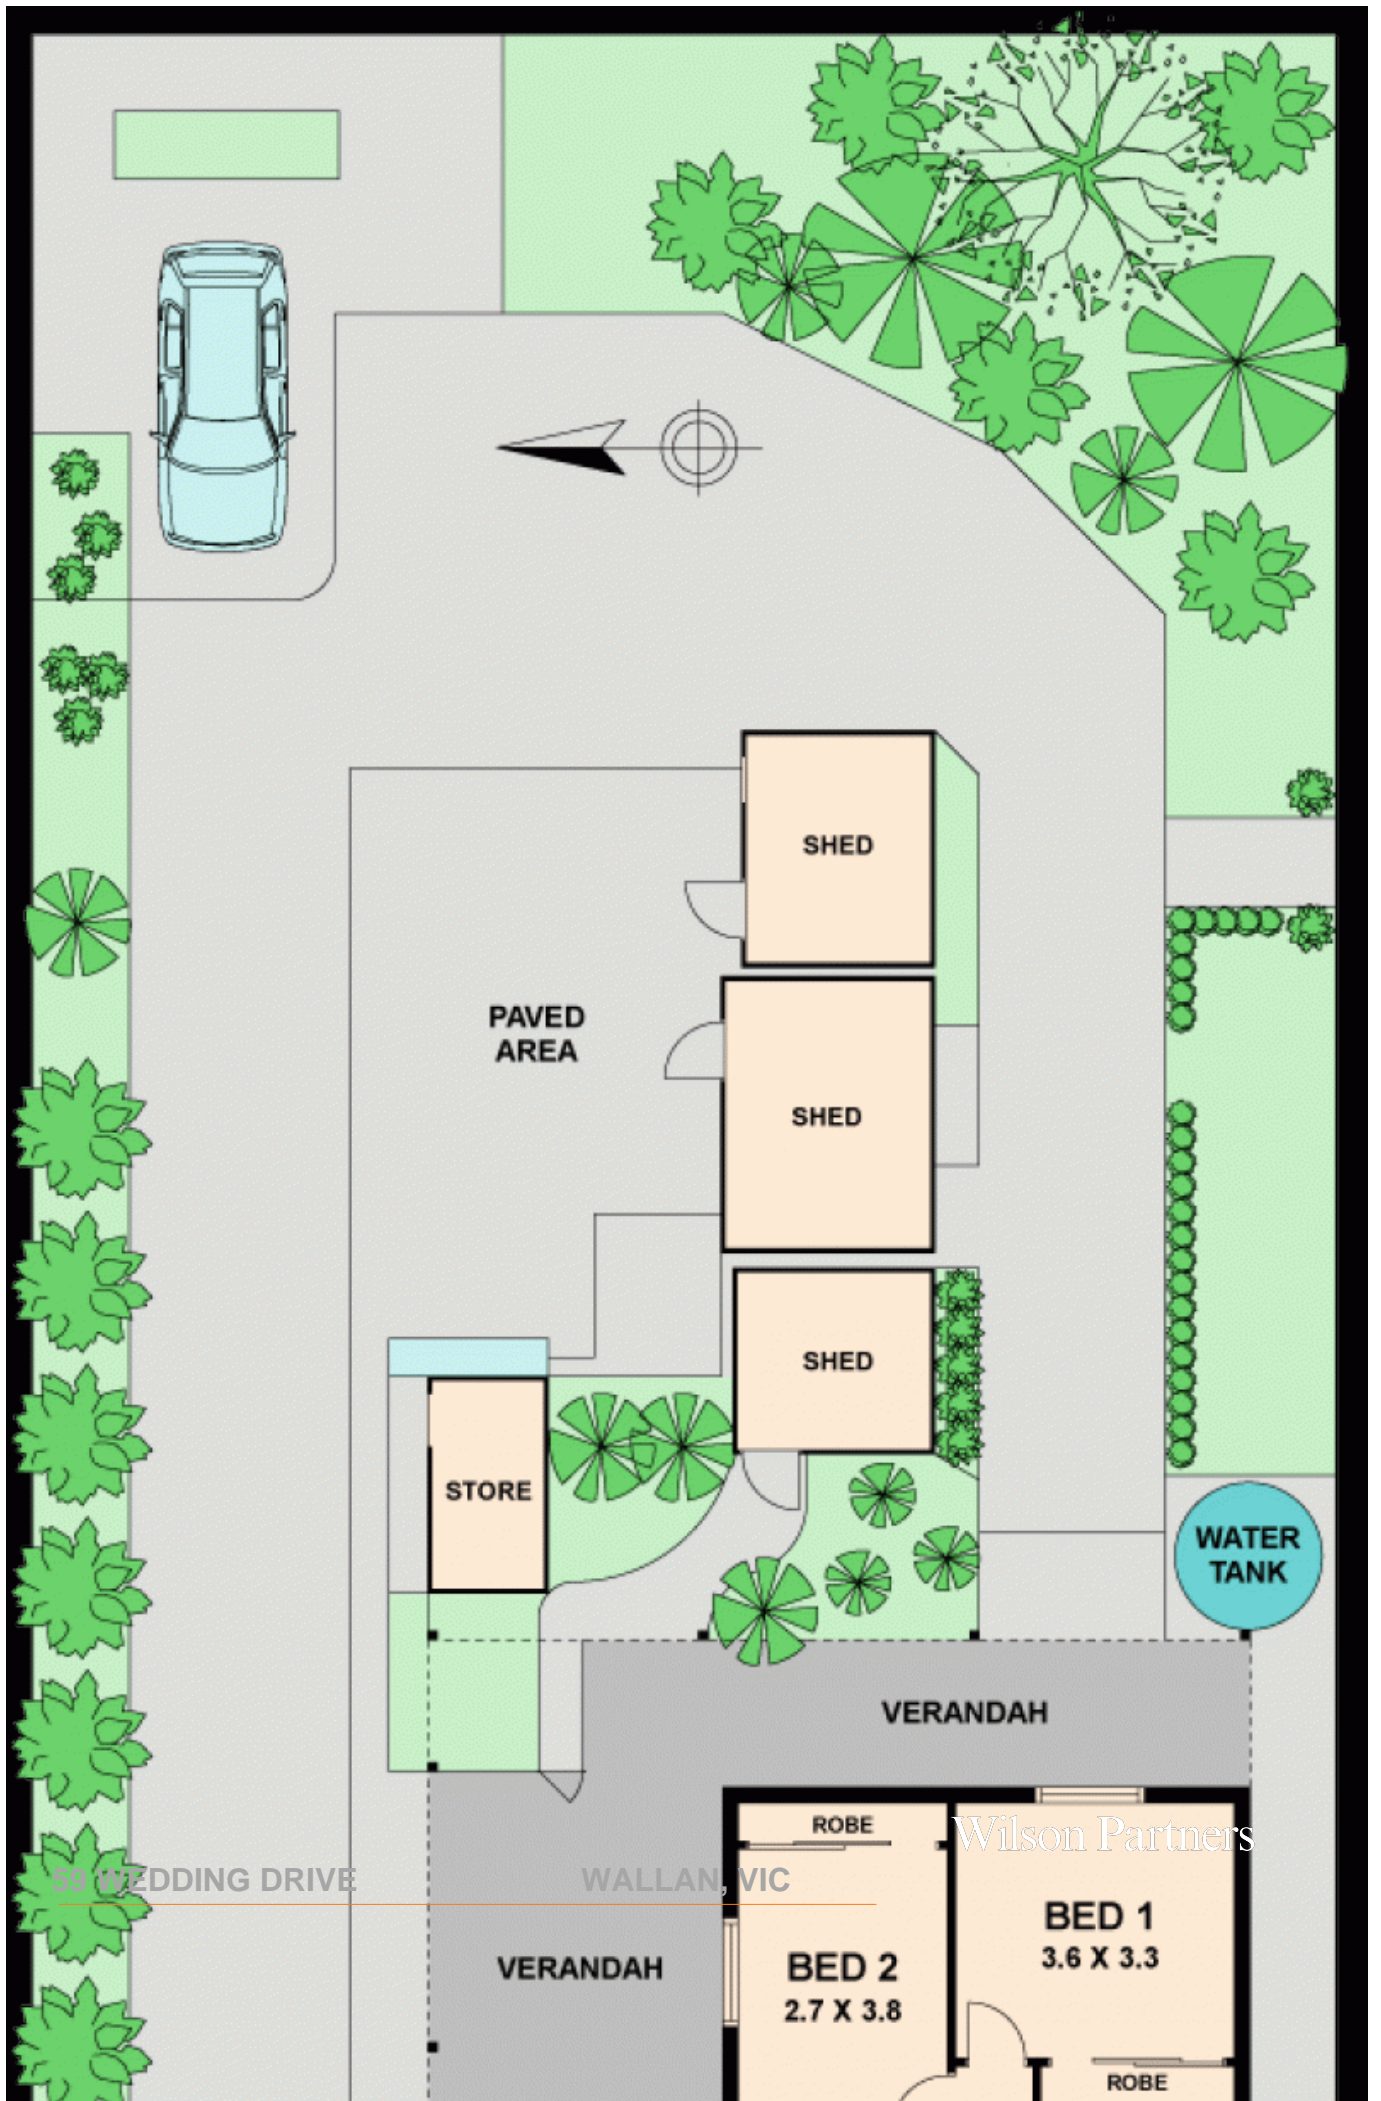

59 WEDDING DRIVE WALLAN, VIC

 3  1  2

WHAT A CHARMER!

Bianca Thomas

0425 733 651

PAVED
AREA

SHED

SHED

SHED

STORE

WATER
TANK

VERANDAH

59 WEDDING DRIVE

WALLAN, VIC

Wilson Partners

VERANDAH

BED 2
2.7 X 3.8

BED 1
3.6 X 3.3

ROBE