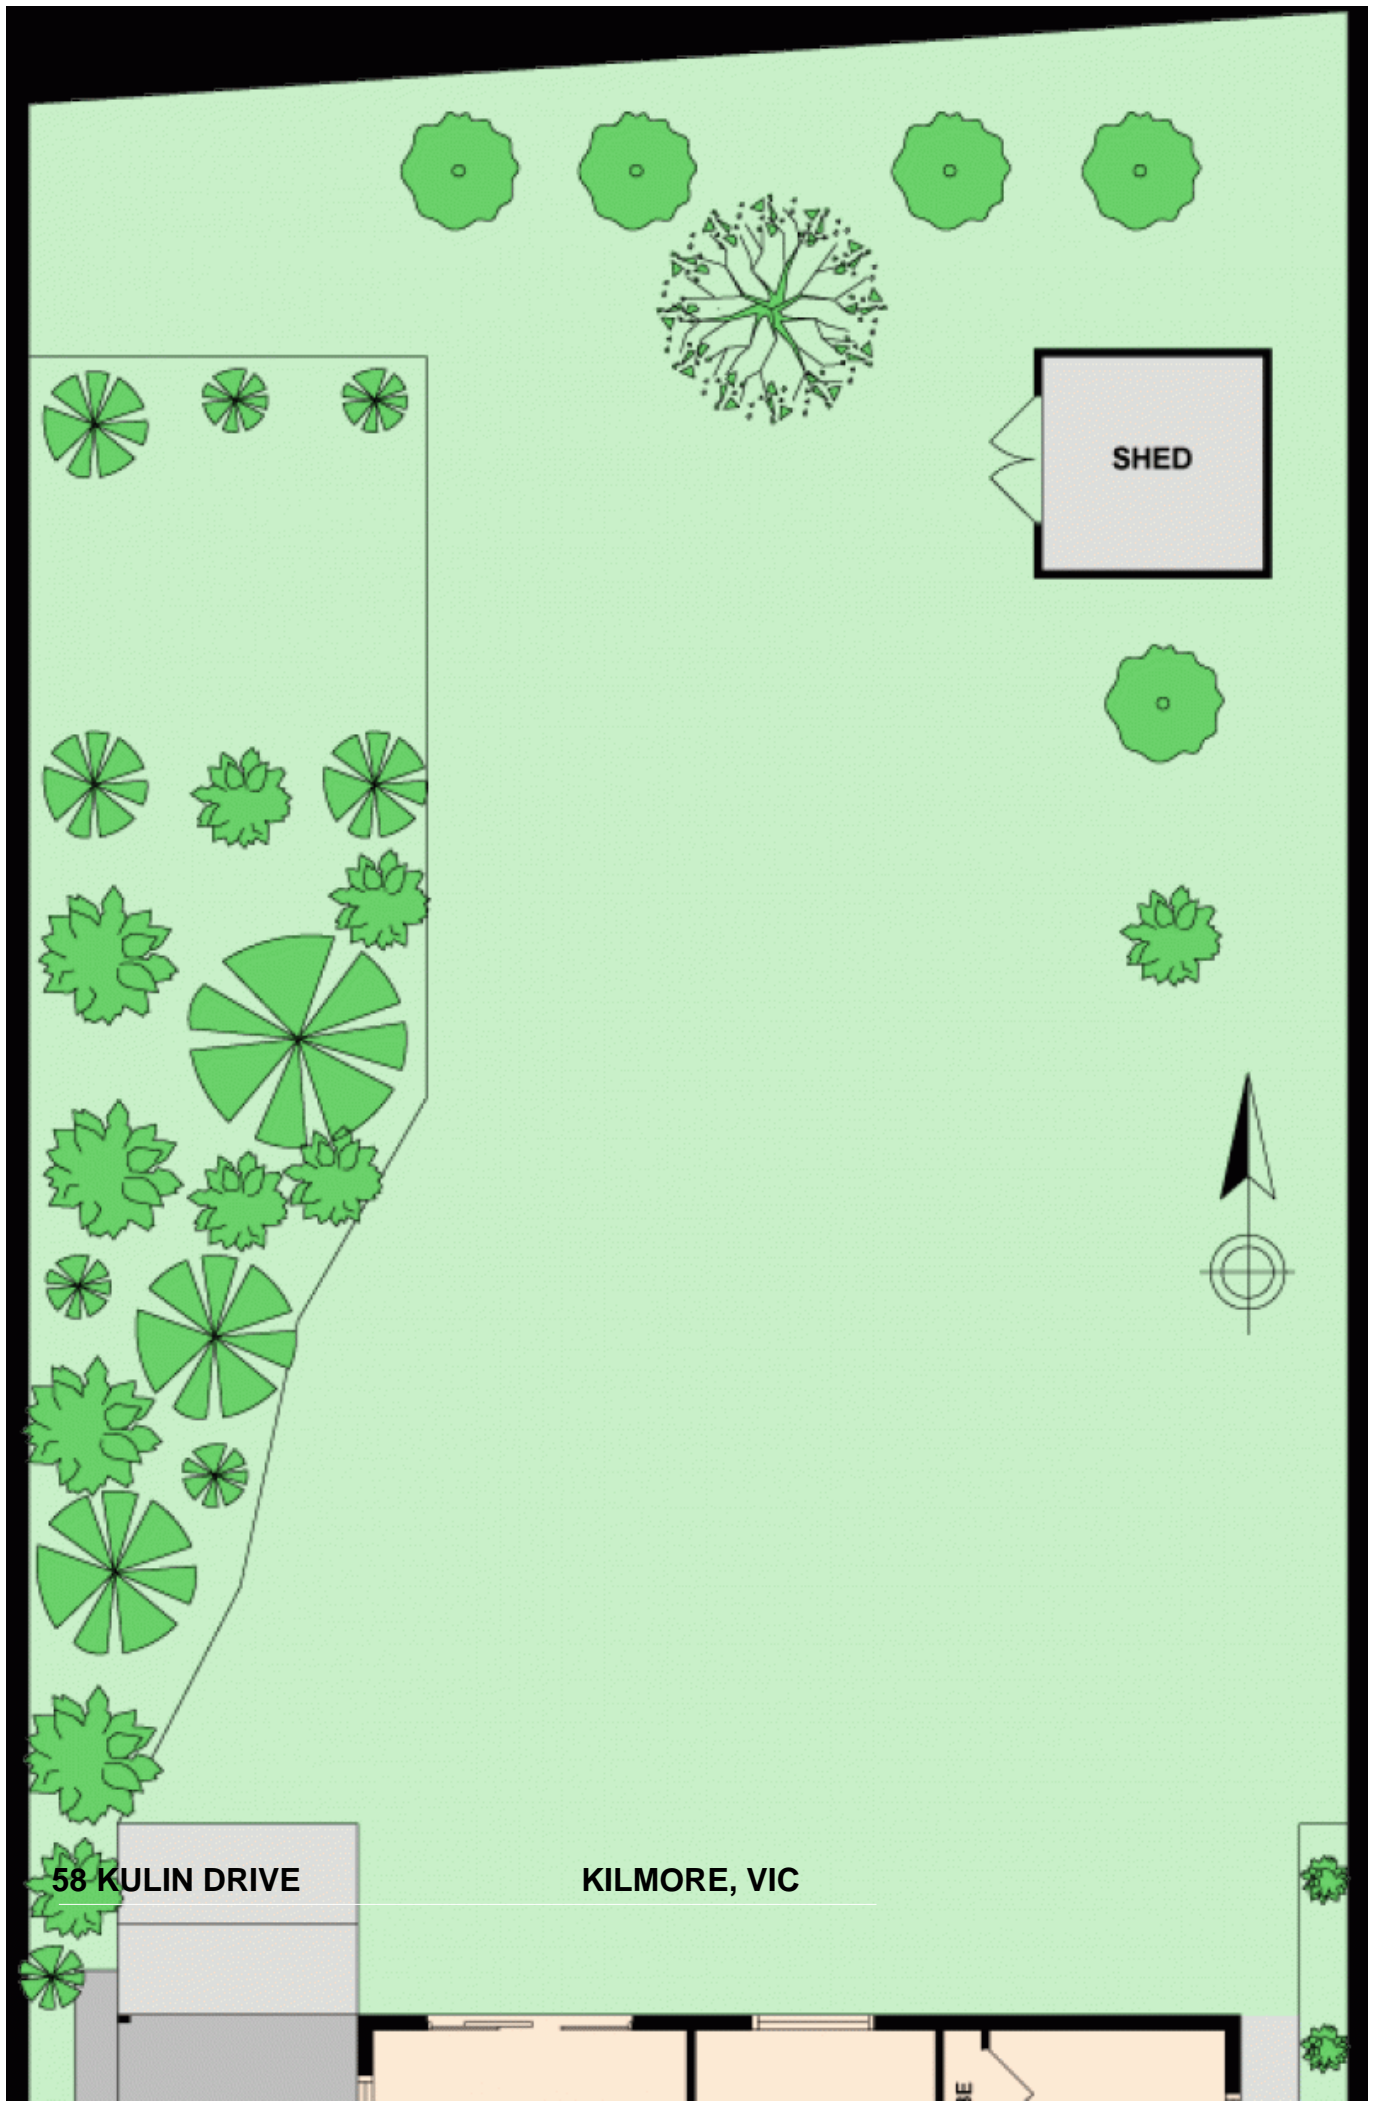

58 KULIN DRIVE

KILMORE, VIC

SHED